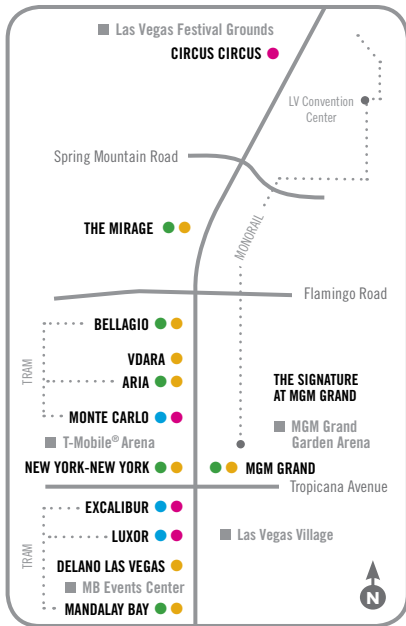

Parking Guide

mgmresorts.com/parking

MGM RESORTS
INTERNATIONAL®

BELLAGIO® ARIA® VDARA® MGM GRAND®

THE SIGNATURE AT MGM GRAND® MANDALAY BAY®

DELANO™ LAS VEGAS THE MIRAGE® MONTE CARLO™

NEW YORK-NEW YORK® LUXOR® EXCALIBUR®

CIRCUS CIRCUS® LAS VEGAS

MGM Resorts Destinations

SELF PARKING

Prices may be higher during special events

VALET PARKING

Prices may be higher during special events

Monte Carlo LUXOR[®] Excalibur
HOTEL-CASINO-LAS VEGAS

SELF PARKING

Prices may be higher during special events

VALET PARKING

Prices may be higher during special events

BELLAGIO

Aria
RESORT & CASINO

MGM GRAND

BELLAGIO

Aria
RESORT & CASINO

Vdara[®]
HOTEL & SPA

MANDALAY BAY[®]
RESORT AND CASINO, LAS VEGAS

Mirage

NEW YORK
NEW YORK
LAS VEGAS HOTEL & CASINO

MGM GRAND

MANDALAY BAY[®]
RESORT AND CASINO, LAS VEGAS

DELANO
LAS VEGAS